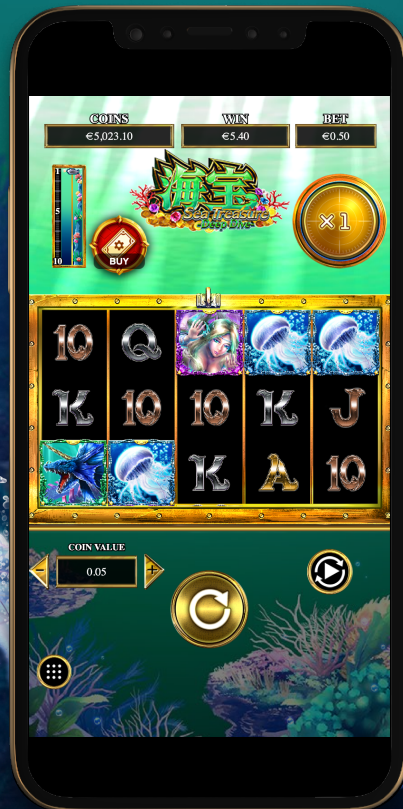

OneTouch
PREMIUM MOBILE GAMES

The OneTouch submarine is about to make a cash splash into the most sunken spots of the sea! Sea Treasure Deep Dive is an ocean-deep journey filled with Wilds, Wins Multipliers, Free Spins and Feature Buys!

In the base game's Crash Dive feature, any Wilds forming part of a line win will see the depth gauge sink the submarine ever lower into massive random multiplier wins of up to 200x! Meanwhile, when three (3) Scatters land on the reels, get set to plunge even deeper into big Bonus Game wins.

In these ocean depths, Random Multipliers can be applied even on non-winning spins and will remain Sticky for the entire Bonus Round. Here the rewards are truly whale-sized with up to 100x wins on offer!

Get washed away in the big wins of Sea Treasure Deep Dive.

SESSION VOLATILITY
MEDIUM

GRID
5X3

LINES
30

MAXIMUM EXPOSURE
X10000

RTP
94% 92%