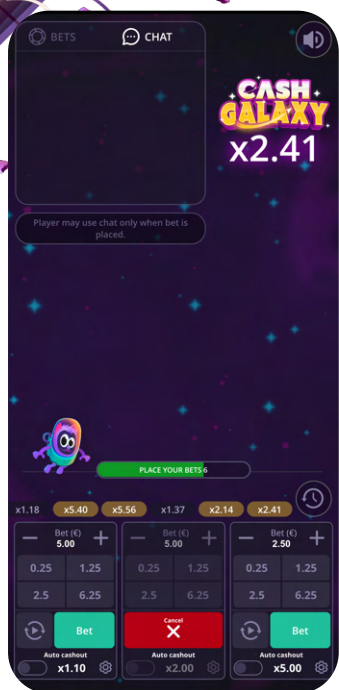

CASH GALAXY

OneTouch has enhanced its product offering with its introductory crash game, **Cash Galaxy!** Presenting an intergalactic voyage, the title is primed to deliver an immersive and entertaining gambling experience!

Key Features

- Players can place unique bets in three betting rounds - increasing their chance of winning astronomical rewards!
- A multiplayer-first product that allows players to talk with each other via an in-game chat and see co-players' bets for each round!
- Auto play and auto cashout features, whilst disconnect protection ensures players' winnings are cashed out if they lose connection!

How Cash Galaxy Works

The crash game features three betting areas - players can place bets in one or all three - with unique bets allowed for each section. The bravest travelers that hold on the longest, could see themselves take home the maximum win worth a mouth-watering x10,000!