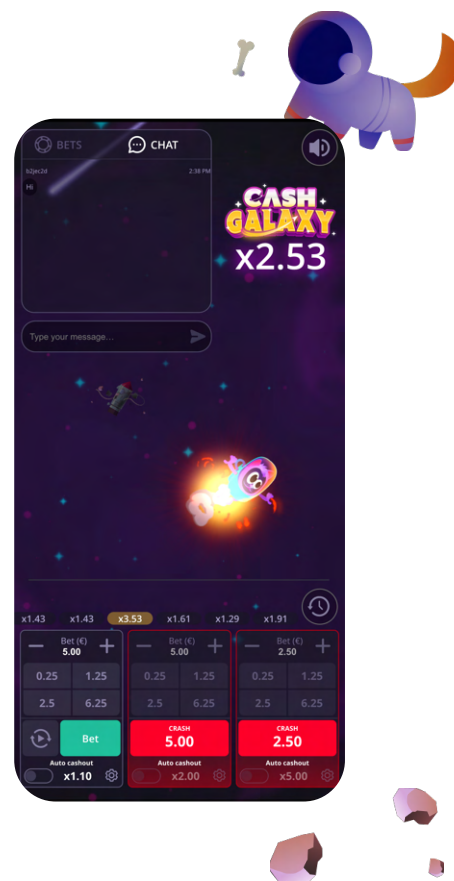

CASH GALAXY

OneTouch has enhanced its product offering with its introductory crash game, **Cash Galaxy!** Presenting an intergalactic voyage, the title is primed to deliver an immersive and entertaining gambling experience!

Key Features

- Players can place unique bets in three betting rounds - increasing their chance of winning astronomical rewards!
- A multiplayer-first product that allows players to talk with each other via an in-game chat and see co-players' bets for each round!
- Auto play and auto cashout features, whilst disconnect protection ensures players' winnings are cashed out if they lose connection!

How Cash Galaxy Works

The crash game features three betting areas - players can place bets in one or all three - with unique bets allowed for each section. The bravest travelers that hold on the longest, could see themselves take home the maximum win worth a mouth-watering x10,000!

Staying true to the simplicity of crash games, Cash Galaxy offers an easy gambling experience - allowing all levels of players to enjoy the new release. Additionally, the experience is heightened thanks to the title's social features, that allow players to interact with each other in real-time!