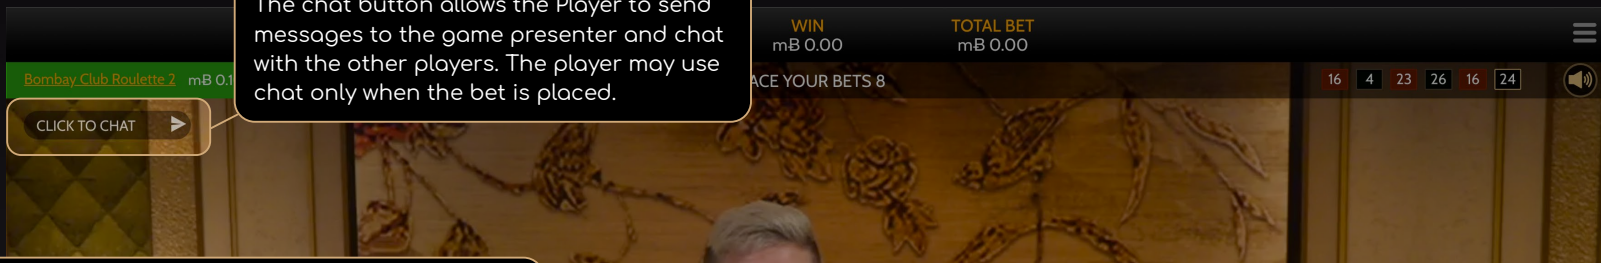

INTERFACE ELEMENTS

The chat button allows the Player to send messages to the game presenter and chat with the other players. The player may use chat only when the bet is placed.

STATISTICS

The statistics button allows the Player to open the pop-up window with the game statistics with the last 50 played rounds.

RED 45%	ZERO 3%	BLACK 51%	🔥	❄️
ODD 50%	EVEN 45%	31 18	3 32	0 16
HIGH 47%	LOW 48%	29 28	1 4	7 10
		27 19		

23	29	5	19	18	11	34	2	36	22
2	8	23	17	10	17	36	23	10	11
36	9	15	28	36	0	29	29	21	3
36	32	8	32	7	2	15	3	33	29
10	6	18	20	30	27	21	3	14	4

AUTOPLAY

To start auto play, select the auto play button.

Select the number of spins from a predefined list of options.

To start auto play, the "Check" button should be pressed.

Set Loss limit as preferred.

Loss limit - auto play will stop at the last spin before the loss limit is reached

25 ROUNDS X mB 0.5

5 10 25 50 100

LOSS LIMIT

∞ x5 x10

x25 x50 x100

✓ ✗

The racetrack button allows the Player to change the normal view of the betting area to racetrack and back.

The undo button removes the last bet Player placed.