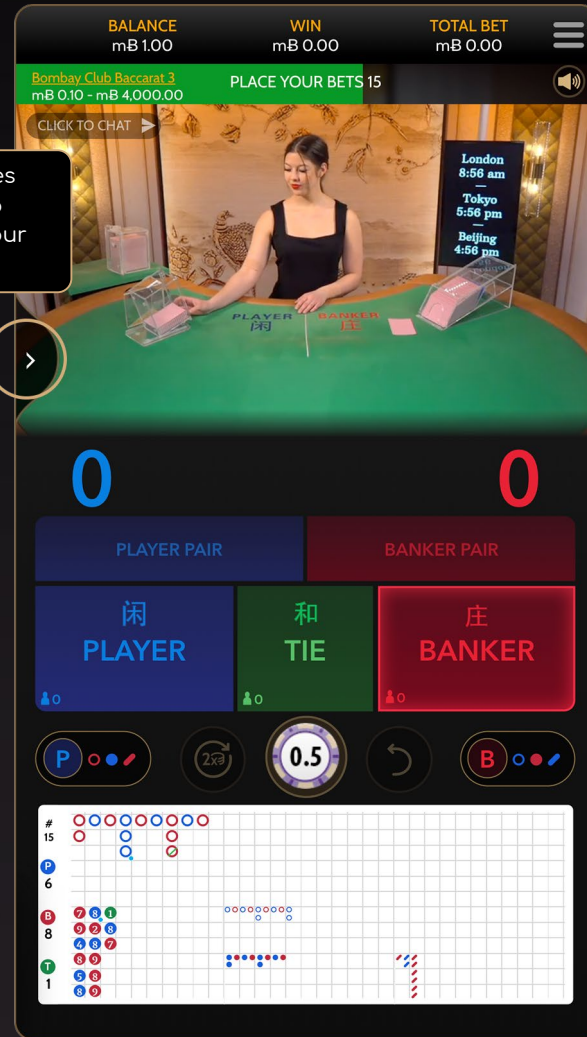

MULTI BETTING

You can bet on multiple tables without leaving. Just swipe to reveal other tables and use our multi betting option.