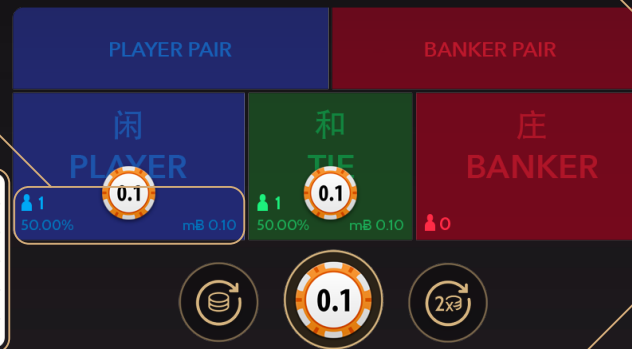

## LIVE BETTING STATISTICS

Displays the percentage of all bets placed on Player, Banker and Tie.

## ROAD PROBING TABLE

Shows the icon that is added to three connected roads in the following round is won by the Player or the Banker.

## SHOE STATISTICS

The following statistics will be shown:  
Number of completed rounds, number of Banker wins, number of Player wins, number of Tie rounds, number of Banker pair and number of Player pairs.

## BEAD ROAD

Each cell is the result of the previous round, with the oldest to the newest displayed from left to right. Blue cells indicate Player wins, red cells indicate Banker wins and green ones indicate a tie.