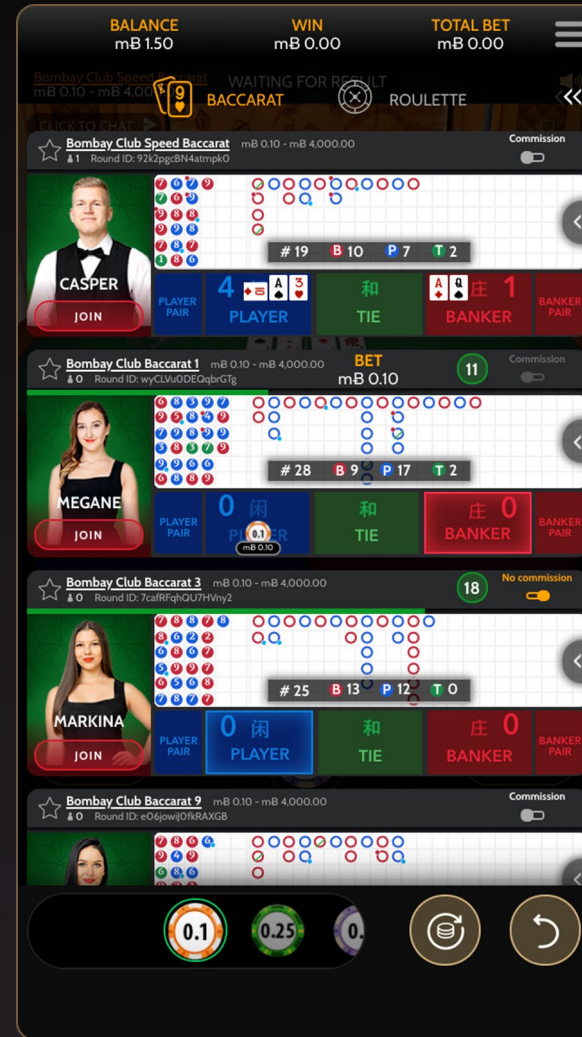

MULTI BETTING

You can bet on multiple tables without leaving. Just swipe to reveal other tables and use our multi betting option.