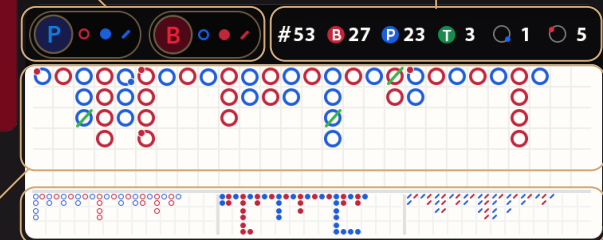

## ROAD PROBING TABLE

Shows the icon that is added to three connected roads in the following round is won by the Player or the Banker.

## SHOE STATISTICS

The following statistics will be shown:  
Number of completed rounds, number of Banker wins, number of Player wins, number of Tie rounds, number of Banker pair and number of Player pairs.

## BEAD ROAD

Each cell is the result of the previous round, with the oldest to the newest displayed from left to right. Blue cells indicate Player wins, red cells indicate Banker wins and green ones indicate a tie.

## BIG ROAD

The result of the first round is recorded in the upper left corner. A new column is created each time the Player's winning streak is ended by the Banker, or vice versa.