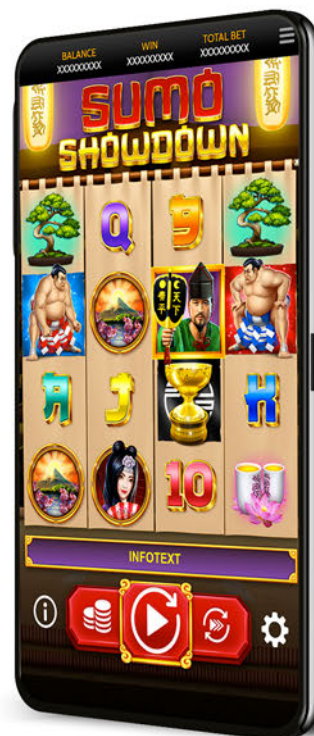

CONTACT US
start@onetouch.io

10

GAME TYPE
VIDEO SLOT

SESSION VOLATILITY	GRID	LINES	MAXIMUM EXPOSURE	RTP	FULLSIZE
Medium Low	4x4	10	3000x	96.03%	10 MB

Hitting two sumo symbols in the first and fourth reel triggers a free re-spin with random wilds.

Sumo Bout respin: when special Sumo Symbols land on 1st and 4th reels, players receive a single re-spin with random sticky Wild symbols.

OUR OTHER GAMES